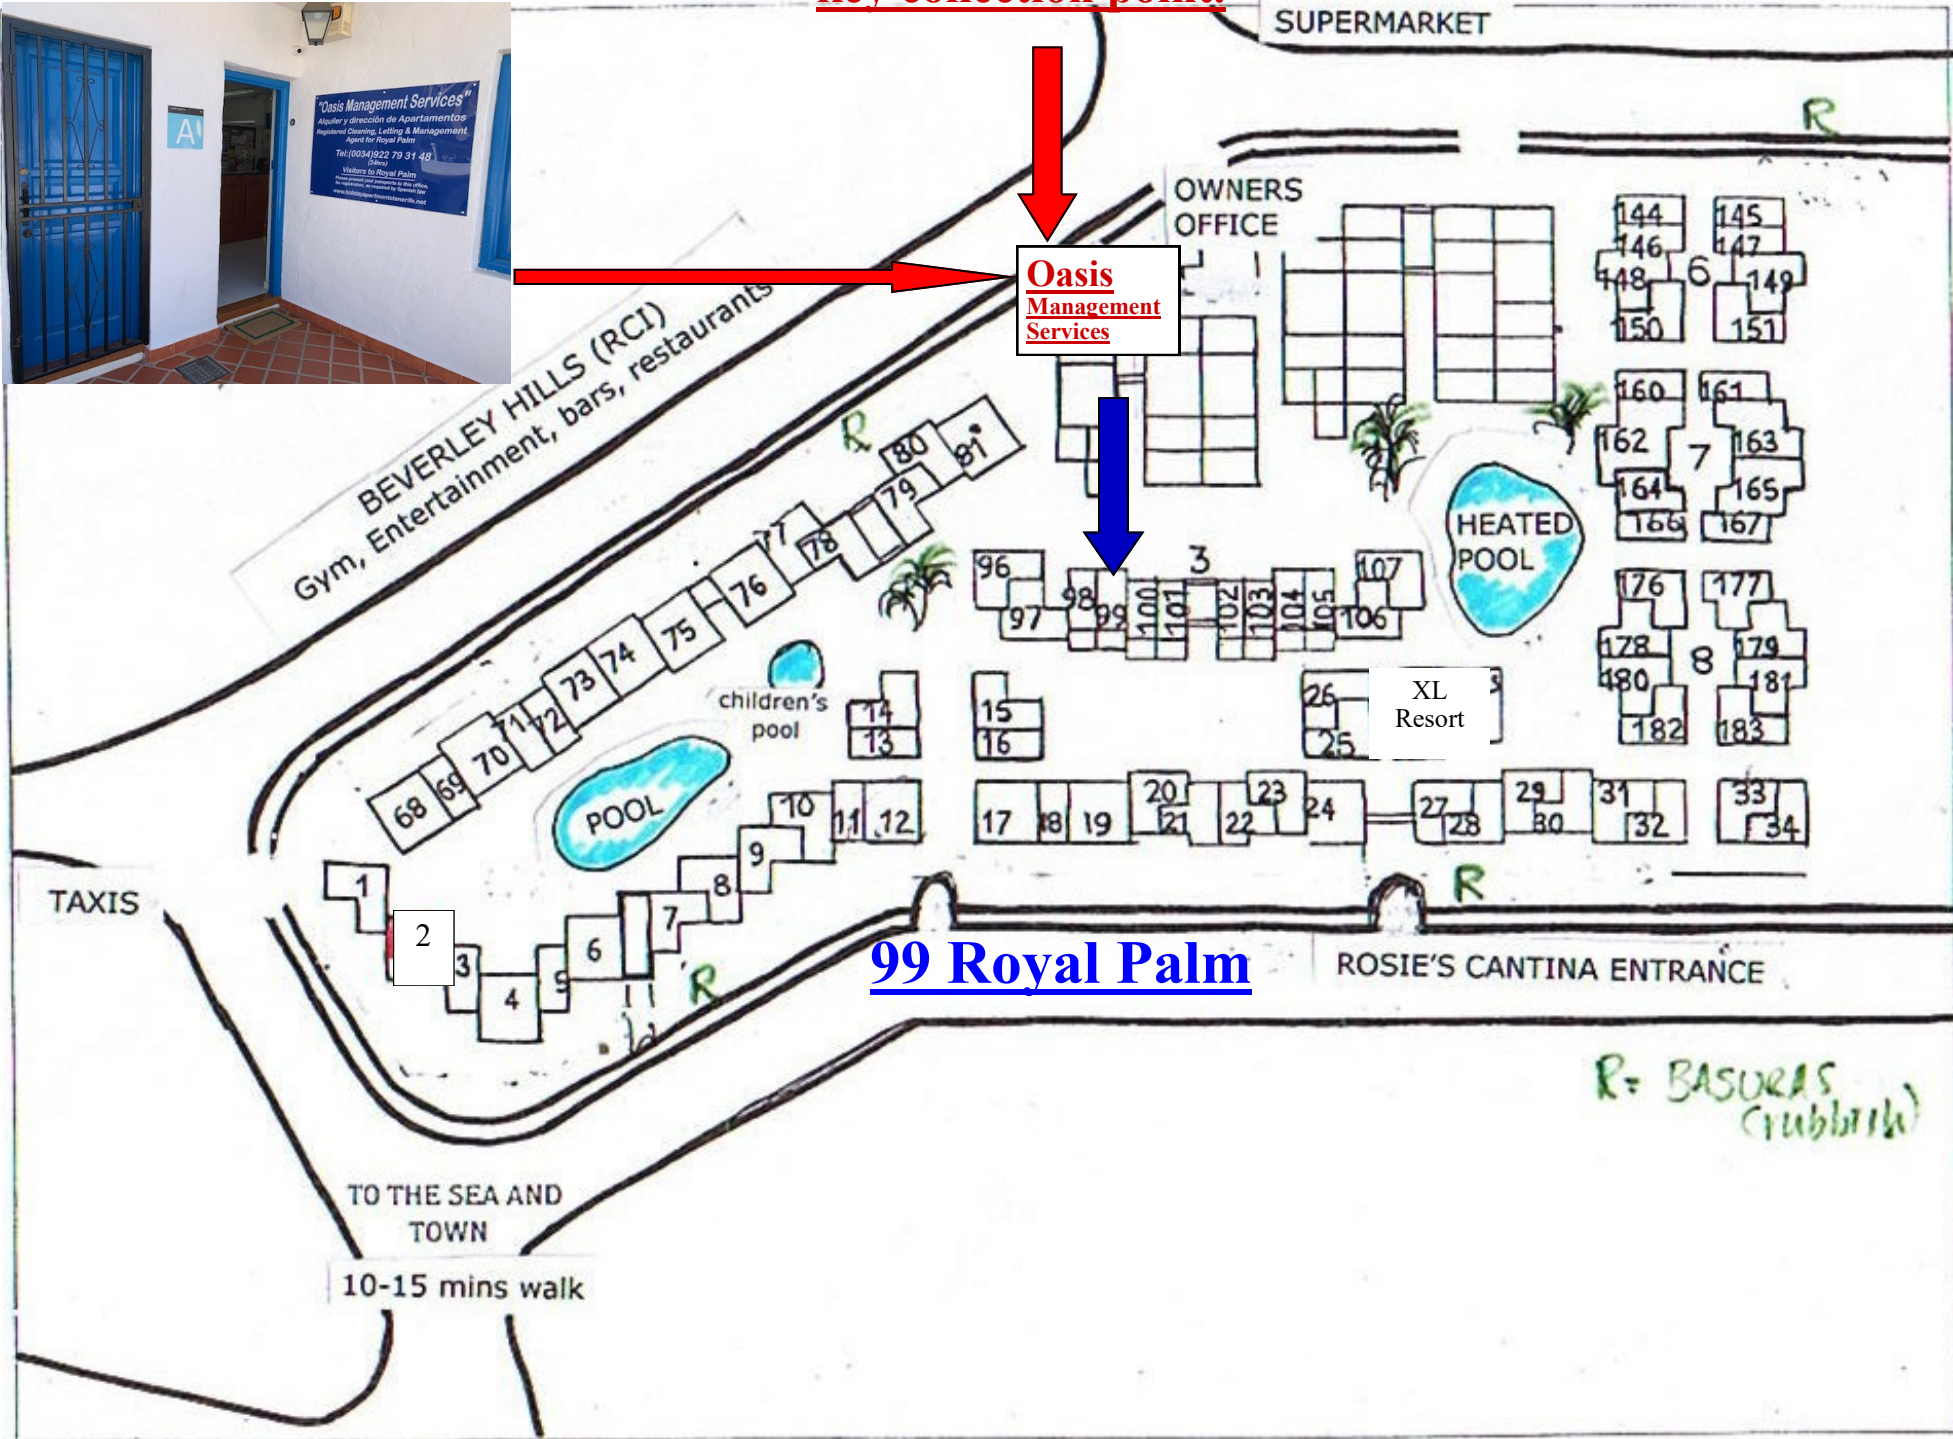

Out of office hours
key collection point.

BEVERLEY HILLS (RCI)
Gym, Entertainment, bars, restaurants

SUPERMARKET

OWNERS OFFICE

Oasis Management Services

HEATED POOL

children's pool

XL Resort

GROUND FLOOR

TAXIS

99 Royal Palm

ROSIE'S CANTINA ENTRANCE

R= BASURAS (trash)

TO THE SEA AND TOWN
10-15 mins walk