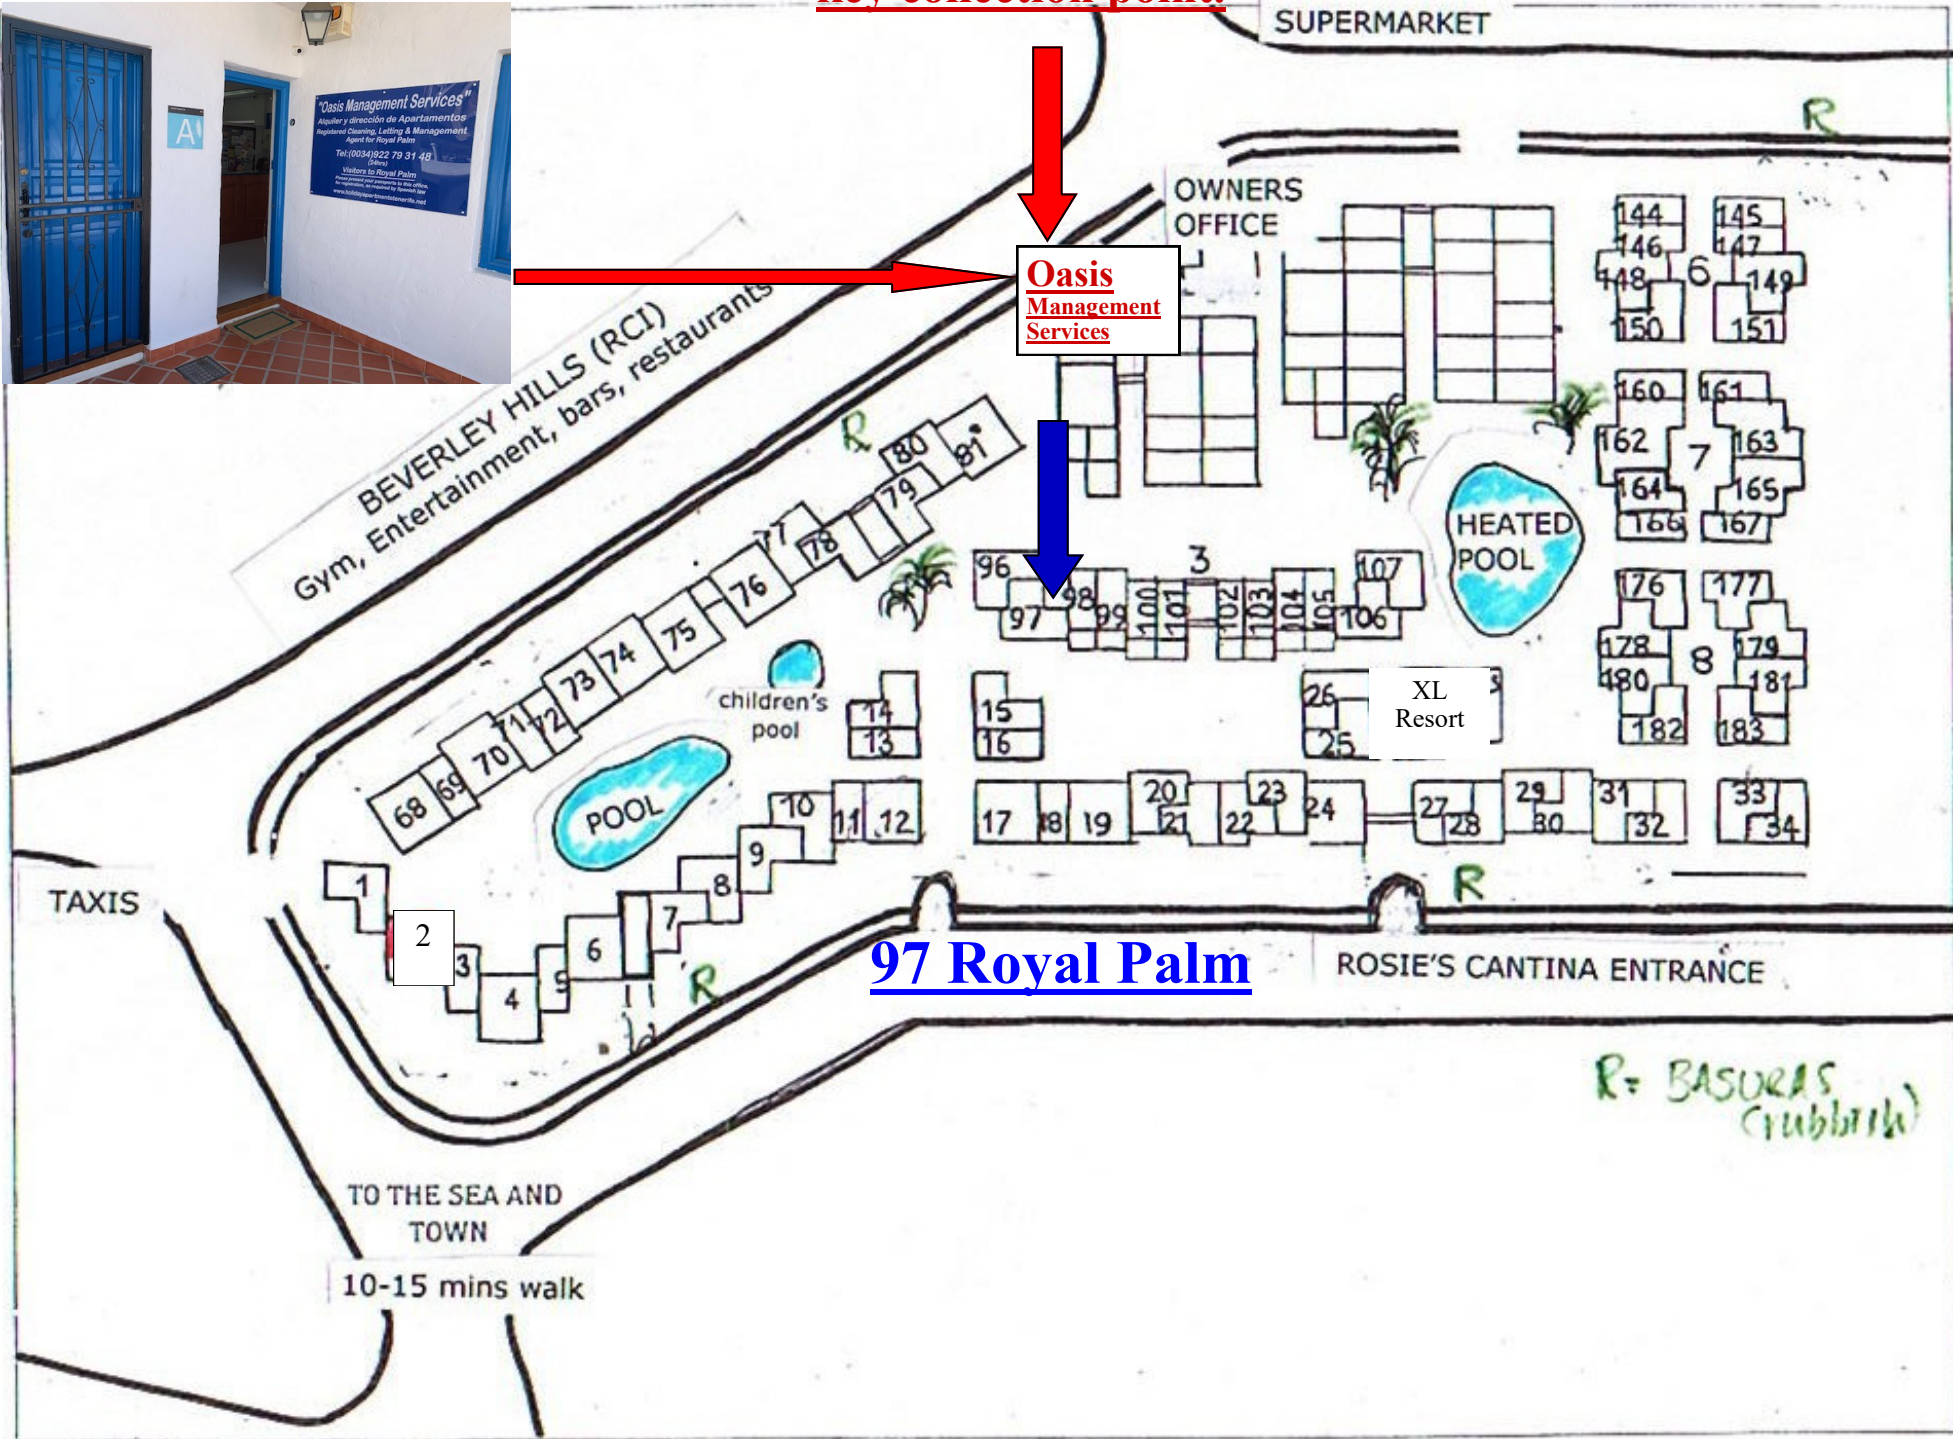

Out of office hours
key collection point.

Oasis
Management
Services

97 Royal Palm

GROUND FLOOR

R = BASURAS
(trash)