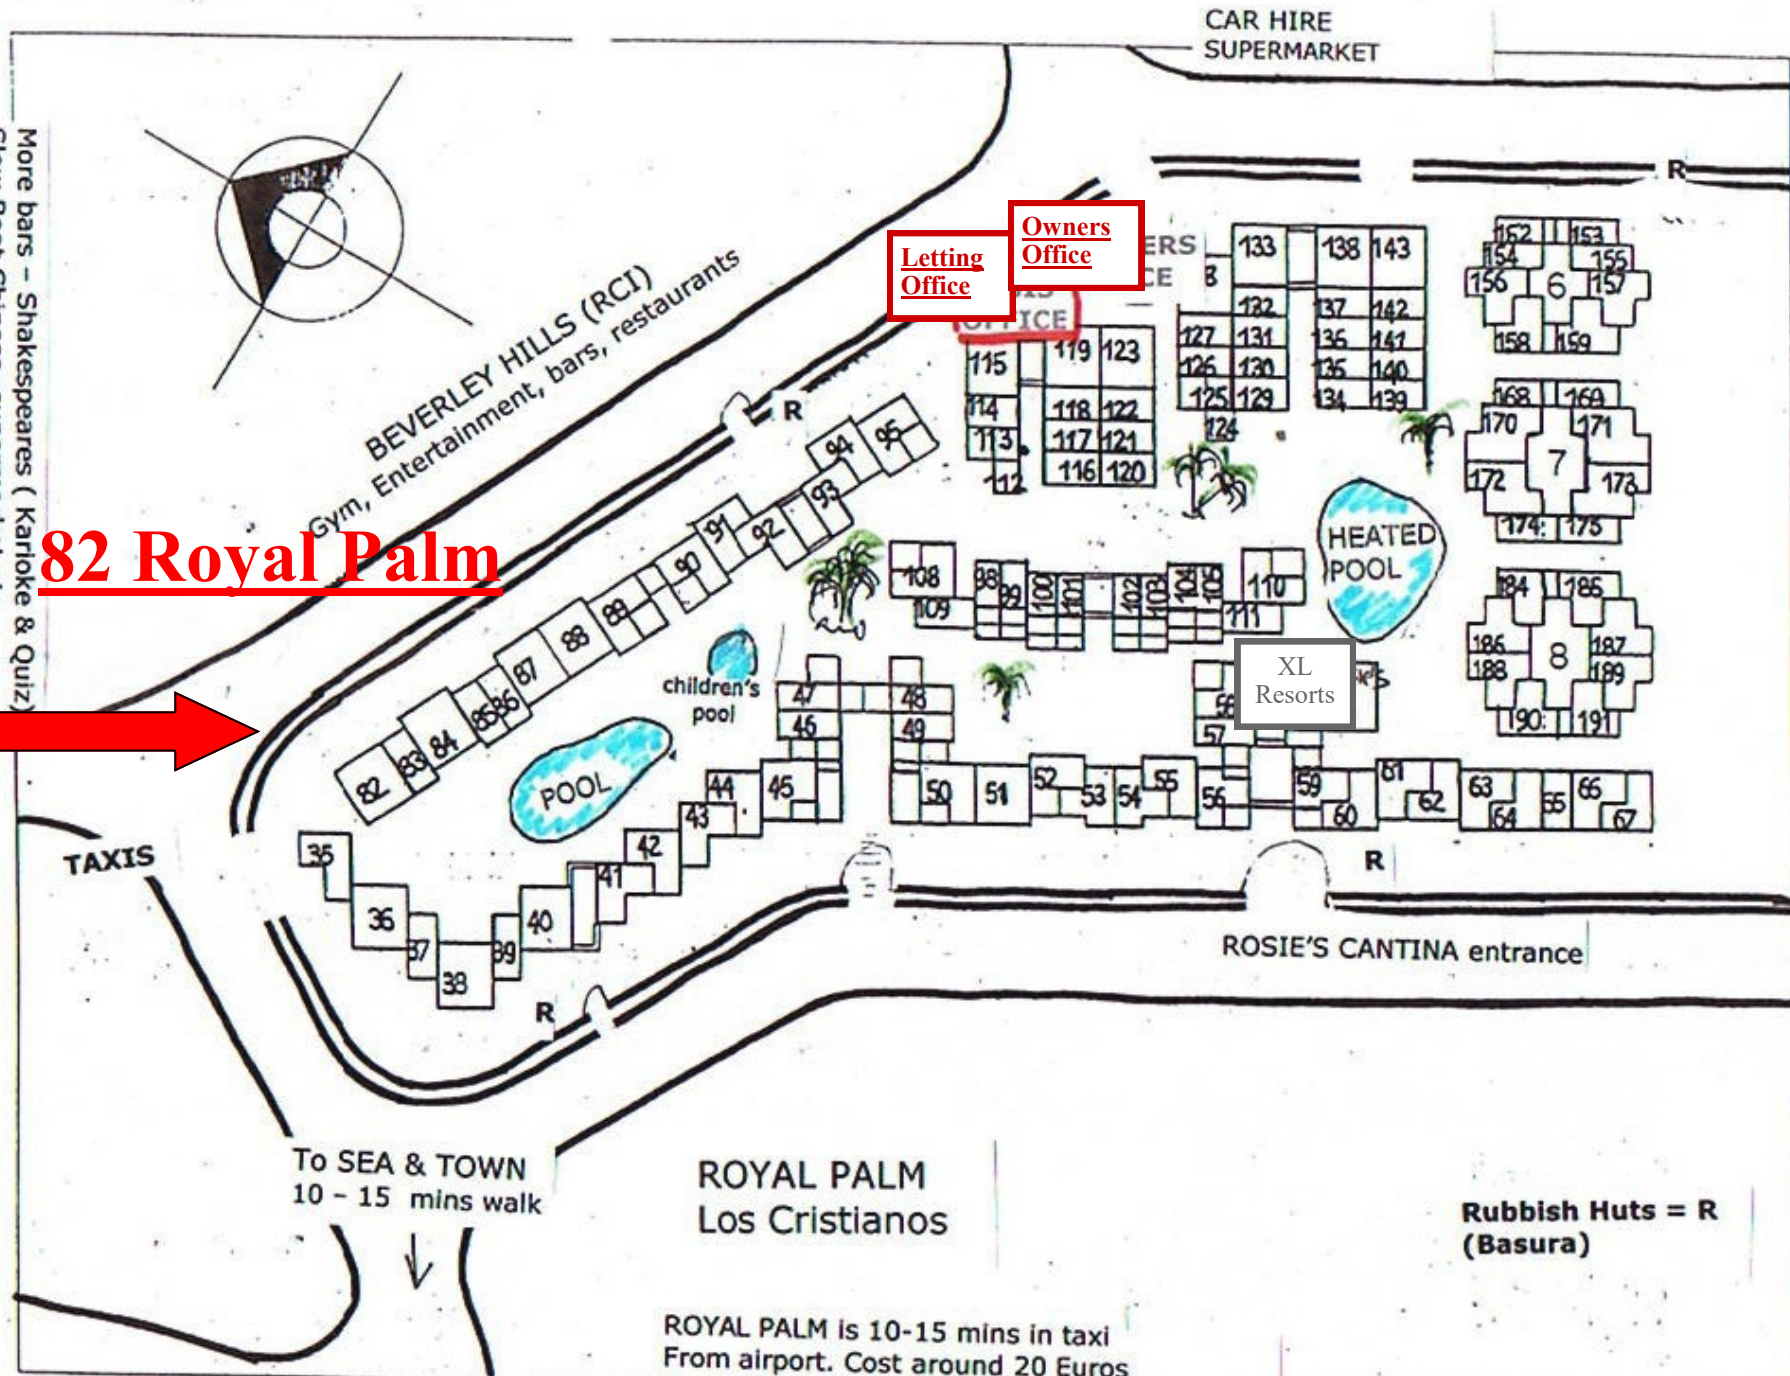

More bars - Shakespeares ( Karaoke & Quiz )  
Slow Boat Chinese, supermarket etc

**82 Royal Palm**

TOP FLOOR

ROYAL PALM is 10-15 mins in taxi  
From airport. Cost around 20 Euros  
Taxi rank at airport is to right as you go out.