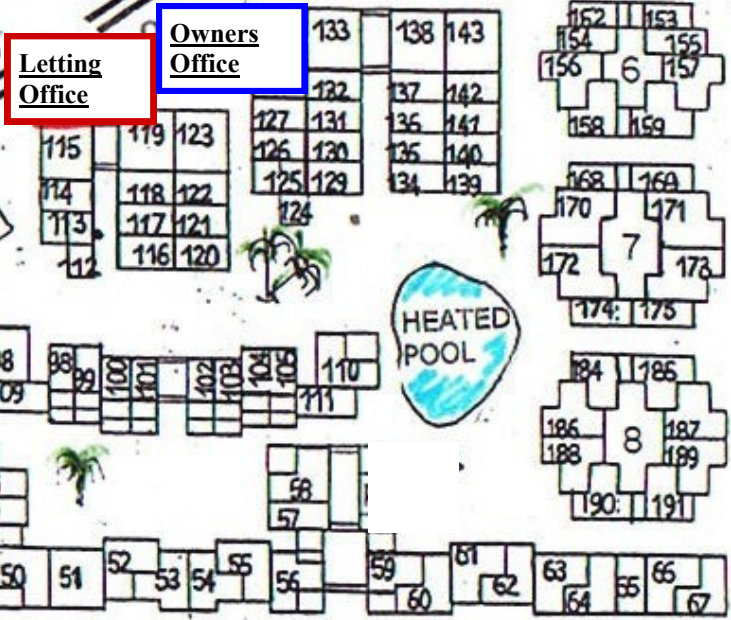

CAR HIRE
SUPERMARKET

More bars - Shakespeares (Karaoke & Quiz)
Slow Boat Chinese, supermarket etc

BEVERLEY HILLS (RCI)
Gym, Entertainment, bars, restaurants

35
Royal Palm

TAXIS

To SEA & TOWN
10 - 15 mins walk

ROYAL PALM
Los Cristianos

Rubbish Huts = R
(Basura)

ROYAL PALM is 10-15 mins in taxi
From airport. Cost around 20 Euros
Taxi rank at airport is to right as you go out.

TOP FLOOR