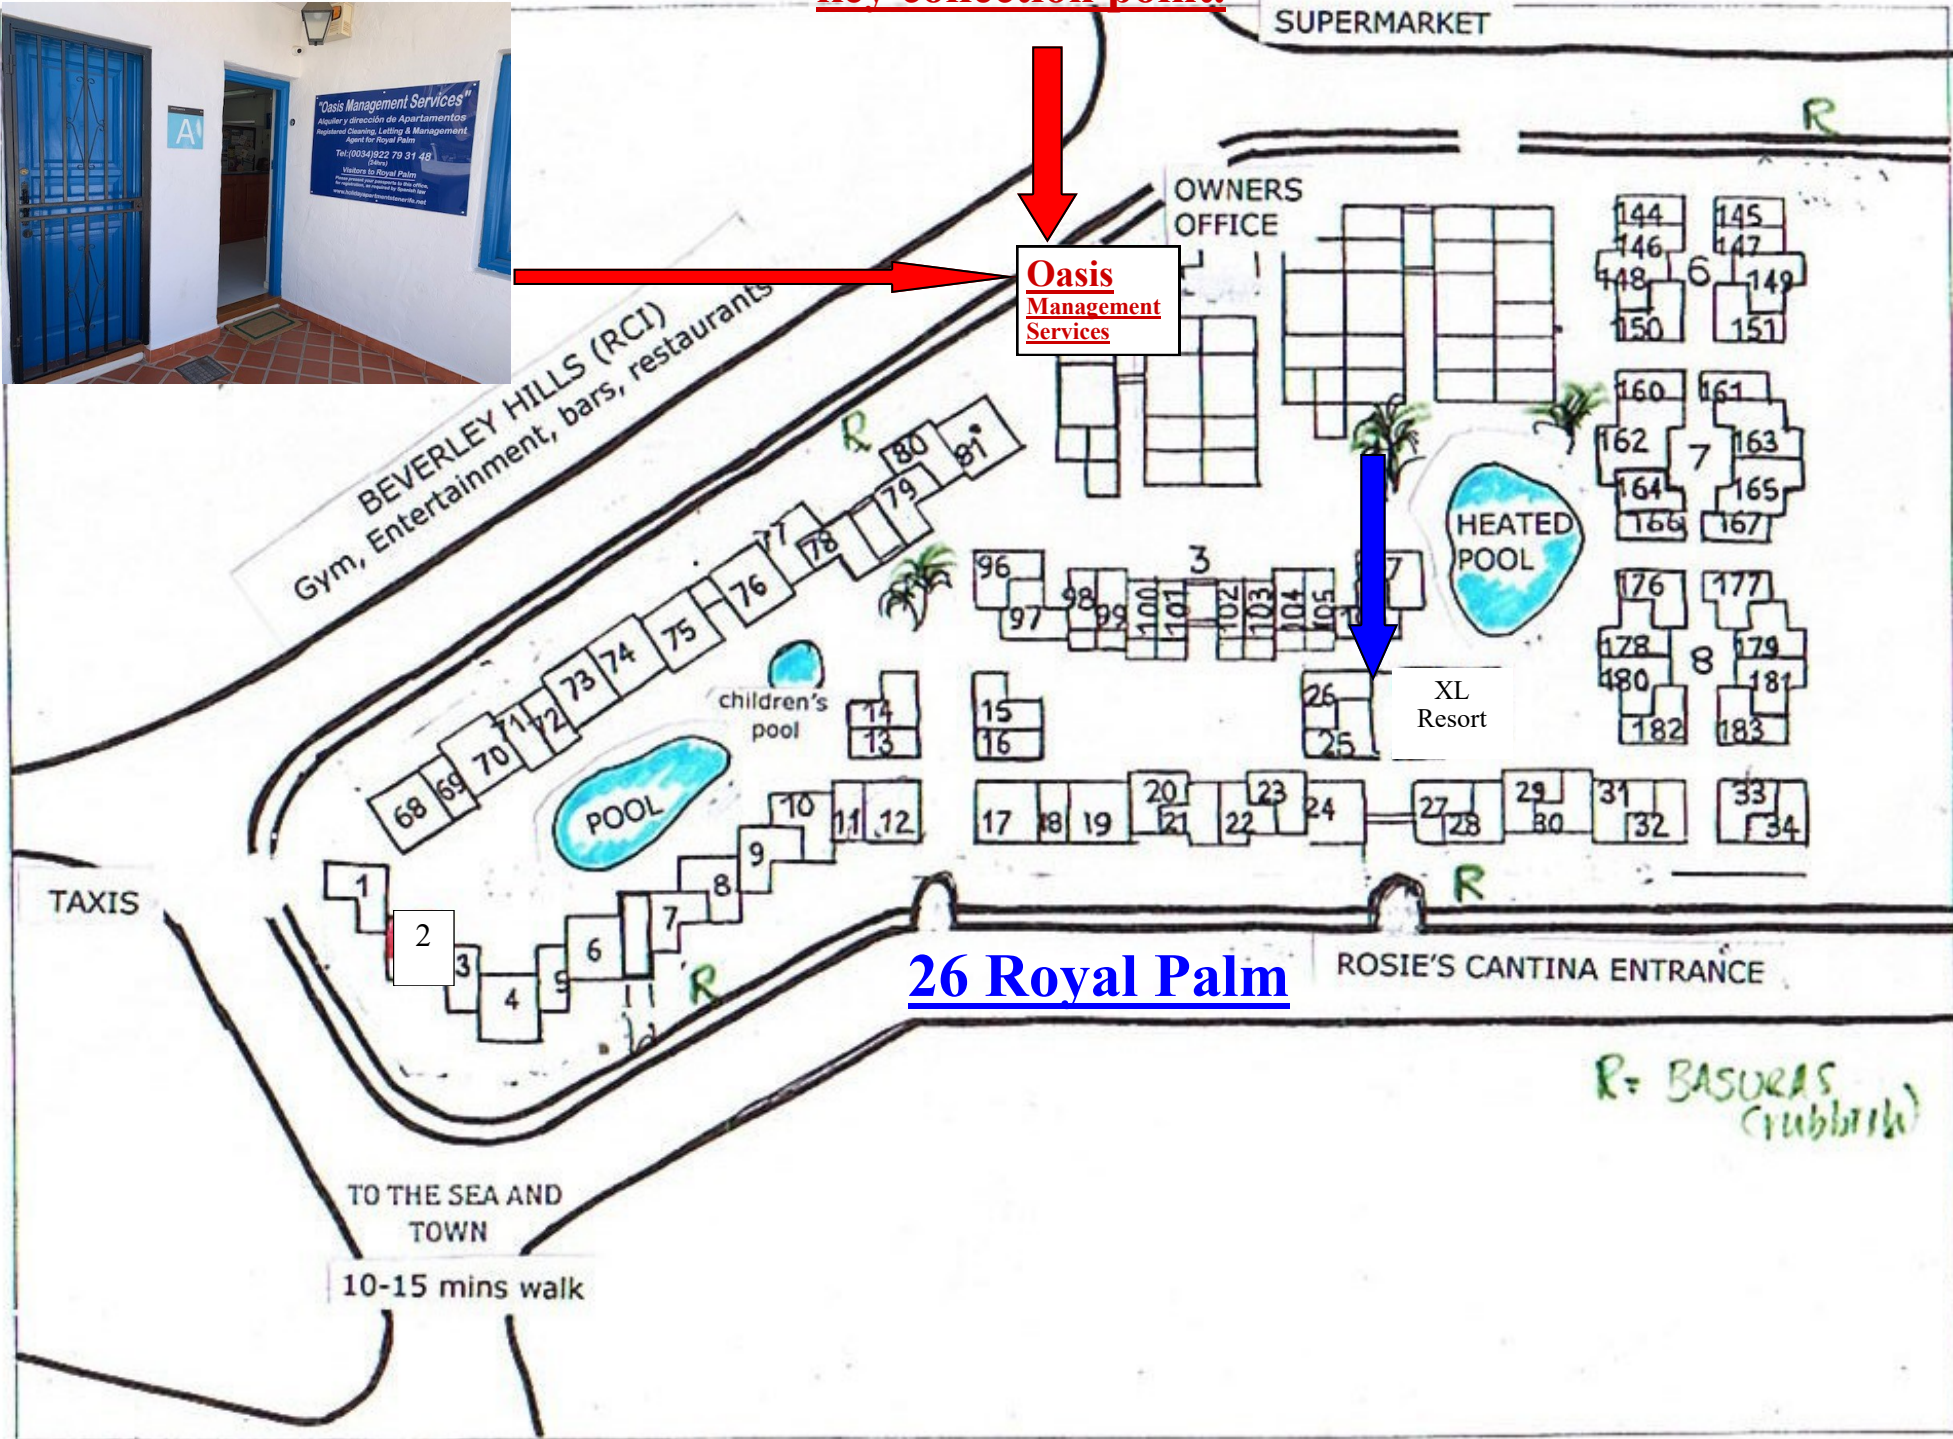

Out of office hours
key collection point.

BEVERLEY HILLS (RCI)
Gym, Entertainment, bars, restaurants

SUPERMARKET

OWNERS OFFICE

Oasis Management Services

HEATED POOL

XL Resort

26 Royal Palm

ROSIE'S CANTINA ENTRANCE

R = BASURAS (trash)

GROUND FLOOR

TO THE SEA AND TOWN
10-15 mins walk

TAXIS