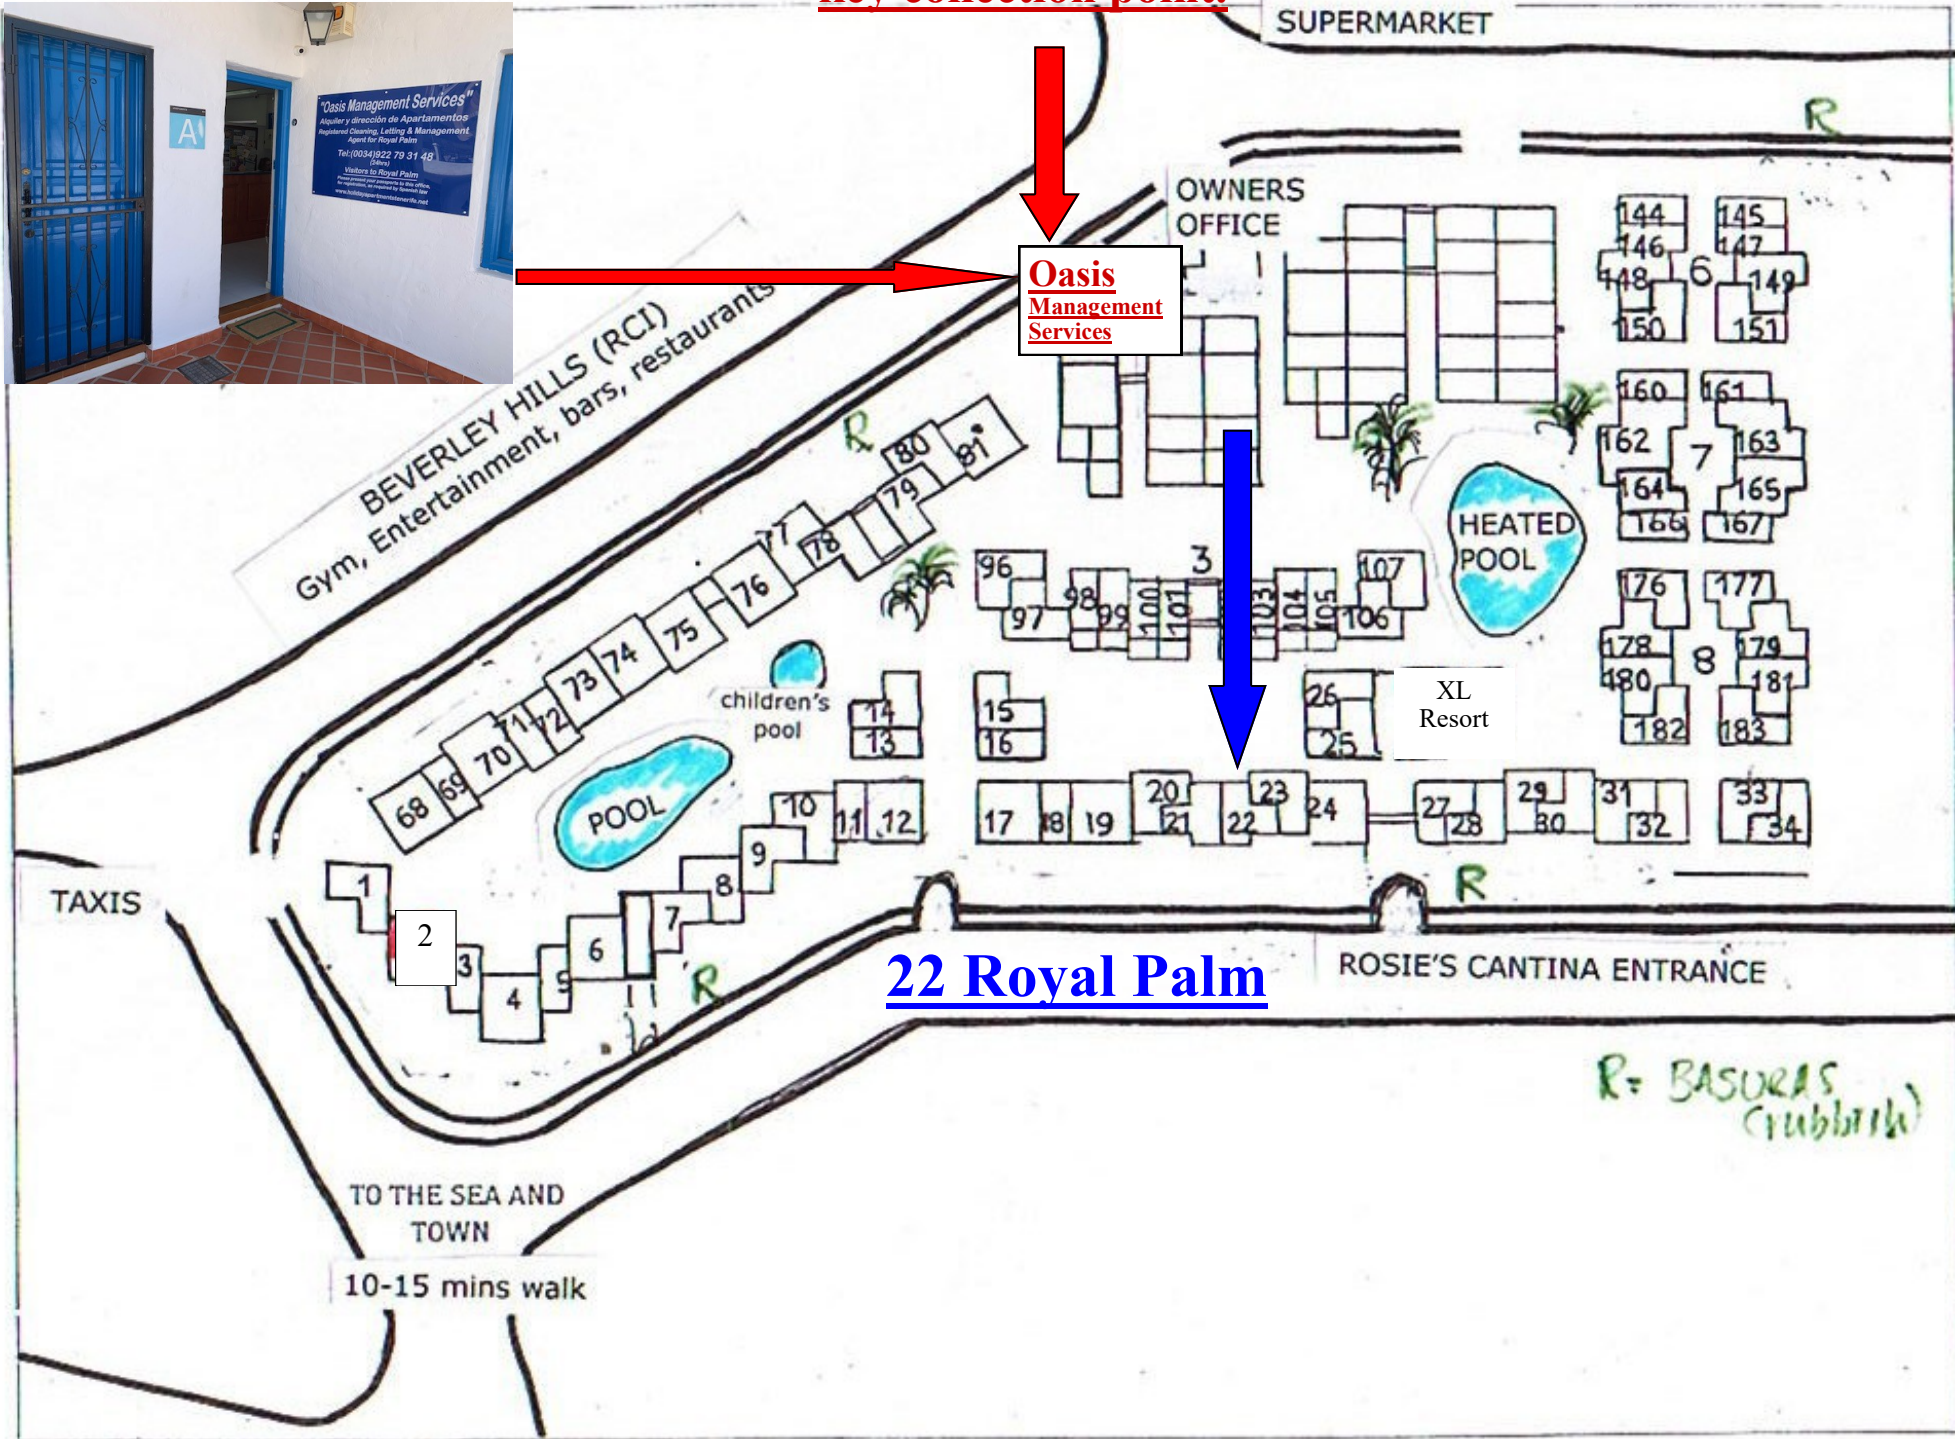

Out of office hours
key collection point.

Oasis
Management
Services

22 Royal Palm

GROUND FLOOR