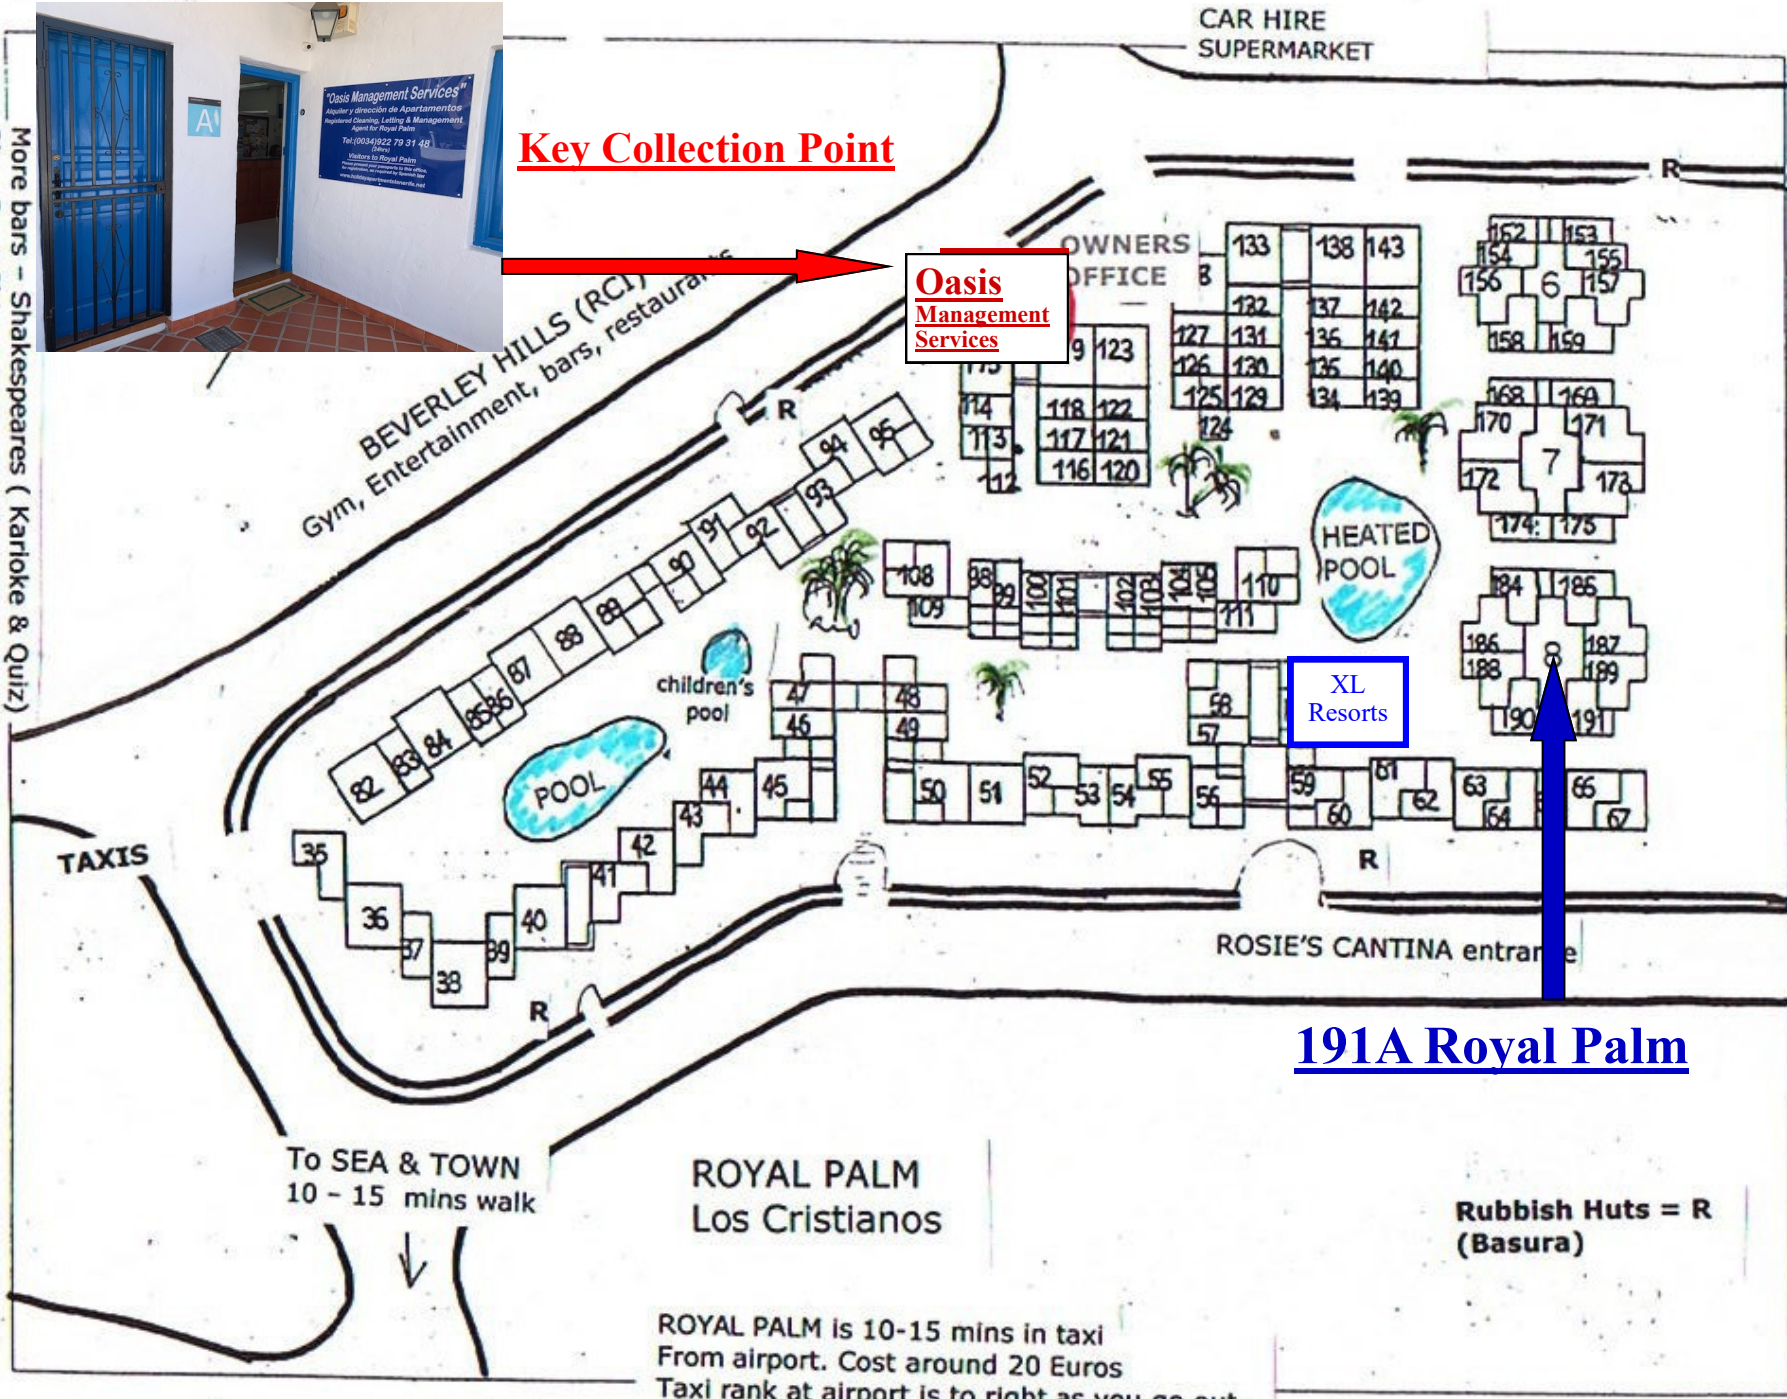

CAR HIRE
SUPERMARKET

Key Collection Point

**Oasis
Management
Services**

**XL
Resorts**

191A Royal Palm

TOP FLOOR

BEVERLEY HILLS (RCI)
Gym, Entertainment, bars, restaurants

More bars - Shakespeares (Karaoke & Quiz)
Slow Boat Chinese, supermarket etc

To SEA & TOWN
10 - 15 mins walk

ROYAL PALM
Los Cristianos

Rubbish Huts = R
(Basura)

ROYAL PALM is 10-15 mins in taxi
From airport. Cost around 20 Euros
Taxi rank at airport is to right as you go out.