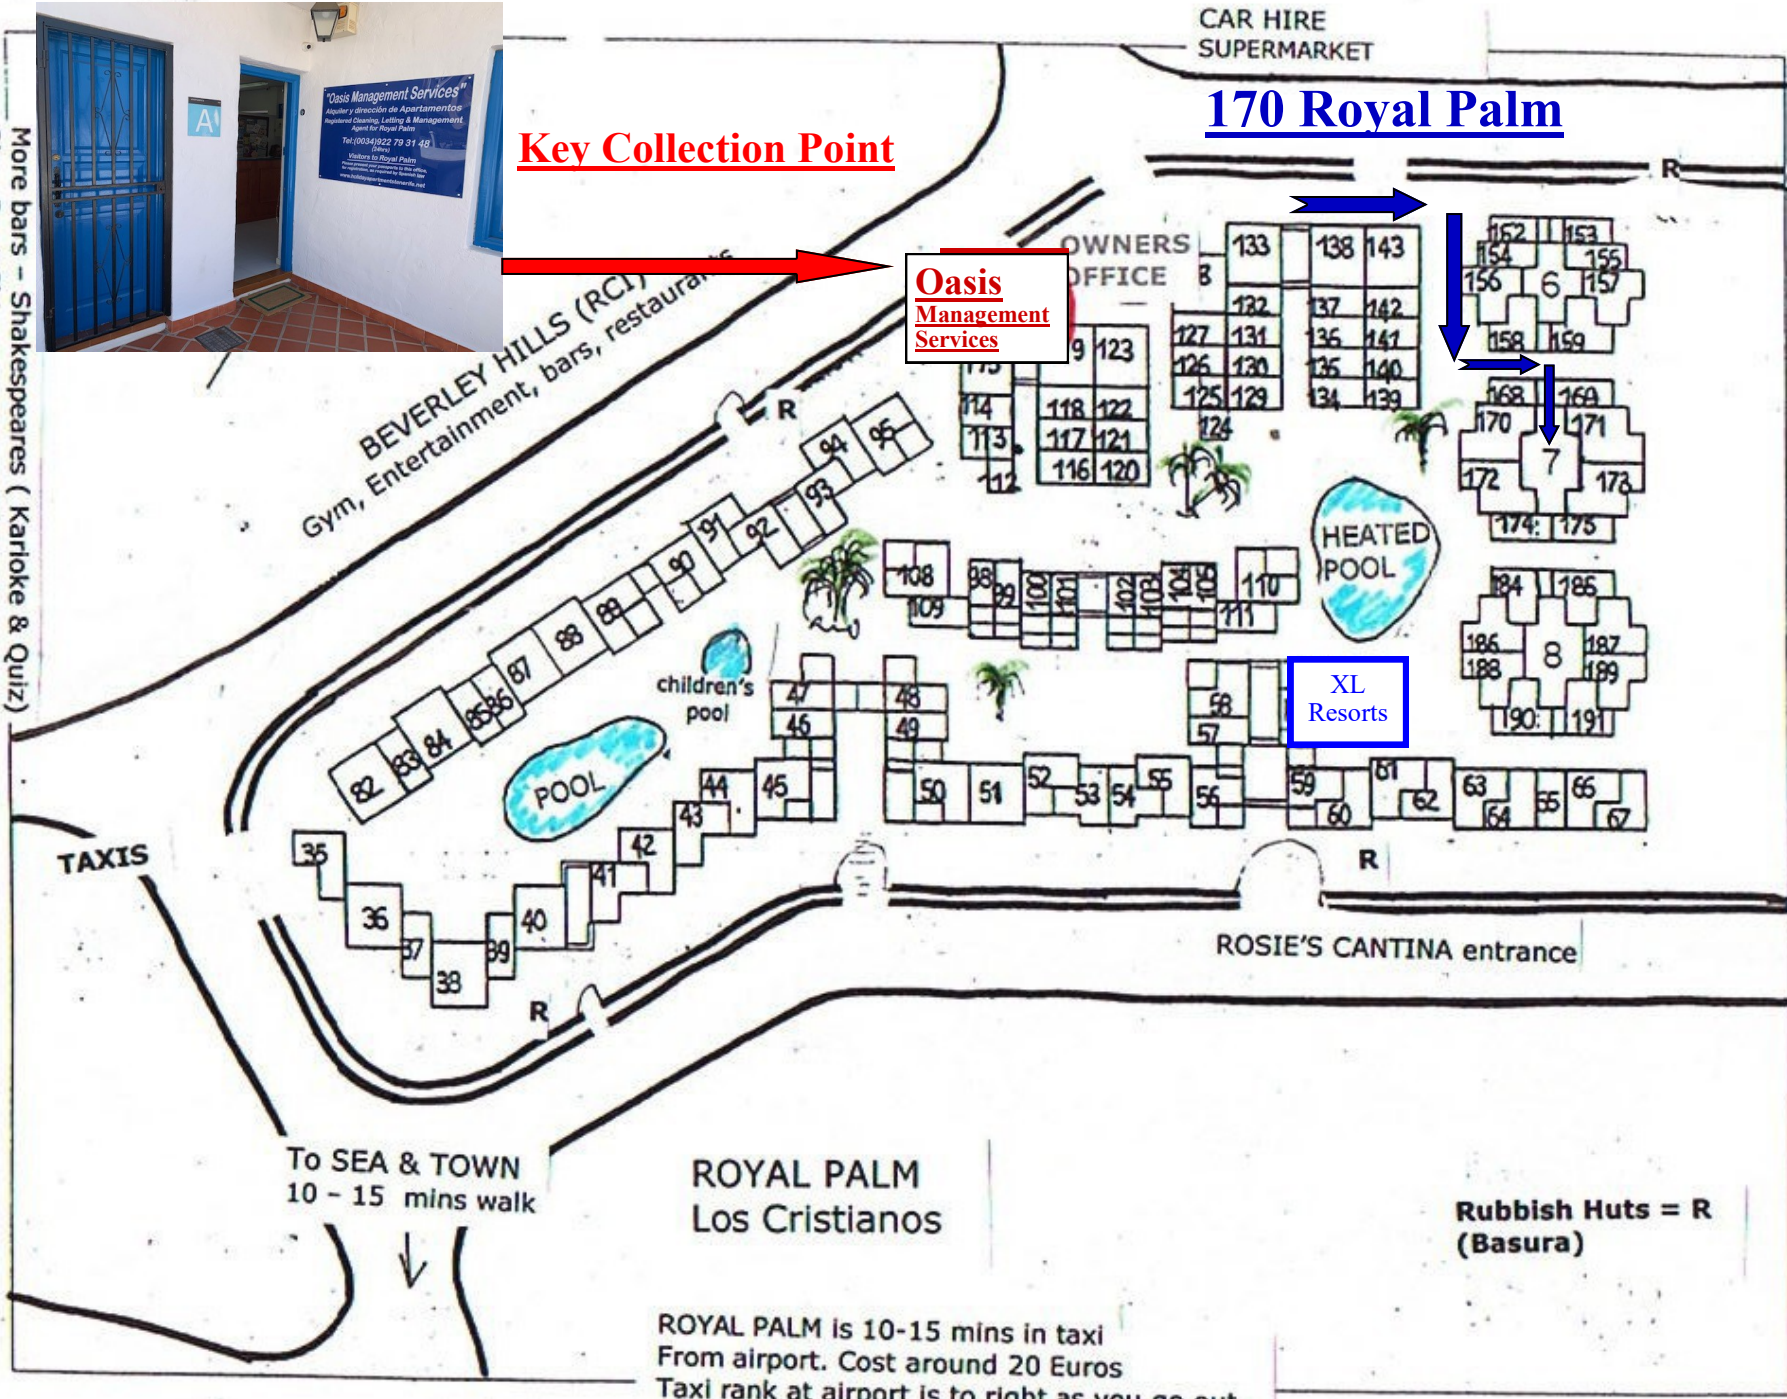

CAR HIRE
SUPERMARKET

170 Royal Palm

Key Collection Point

Oasis Management Services

XL Resorts

TOP FLOOR

BEVERLEY HILLS (RCI)
Gym, Entertainment, bars, restaurants

More bars - Shakespeares (Karaoke & Quiz)
Slow Boat Chinese, supermarket etc

To SEA & TOWN
10 - 15 mins walk

ROYAL PALM
Los Cristianos

Rubbish Huts = R
(Basura)

ROYAL PALM is 10-15 mins in taxi
From airport. Cost around 20 Euros
Taxi rank at airport is to right as you go out.