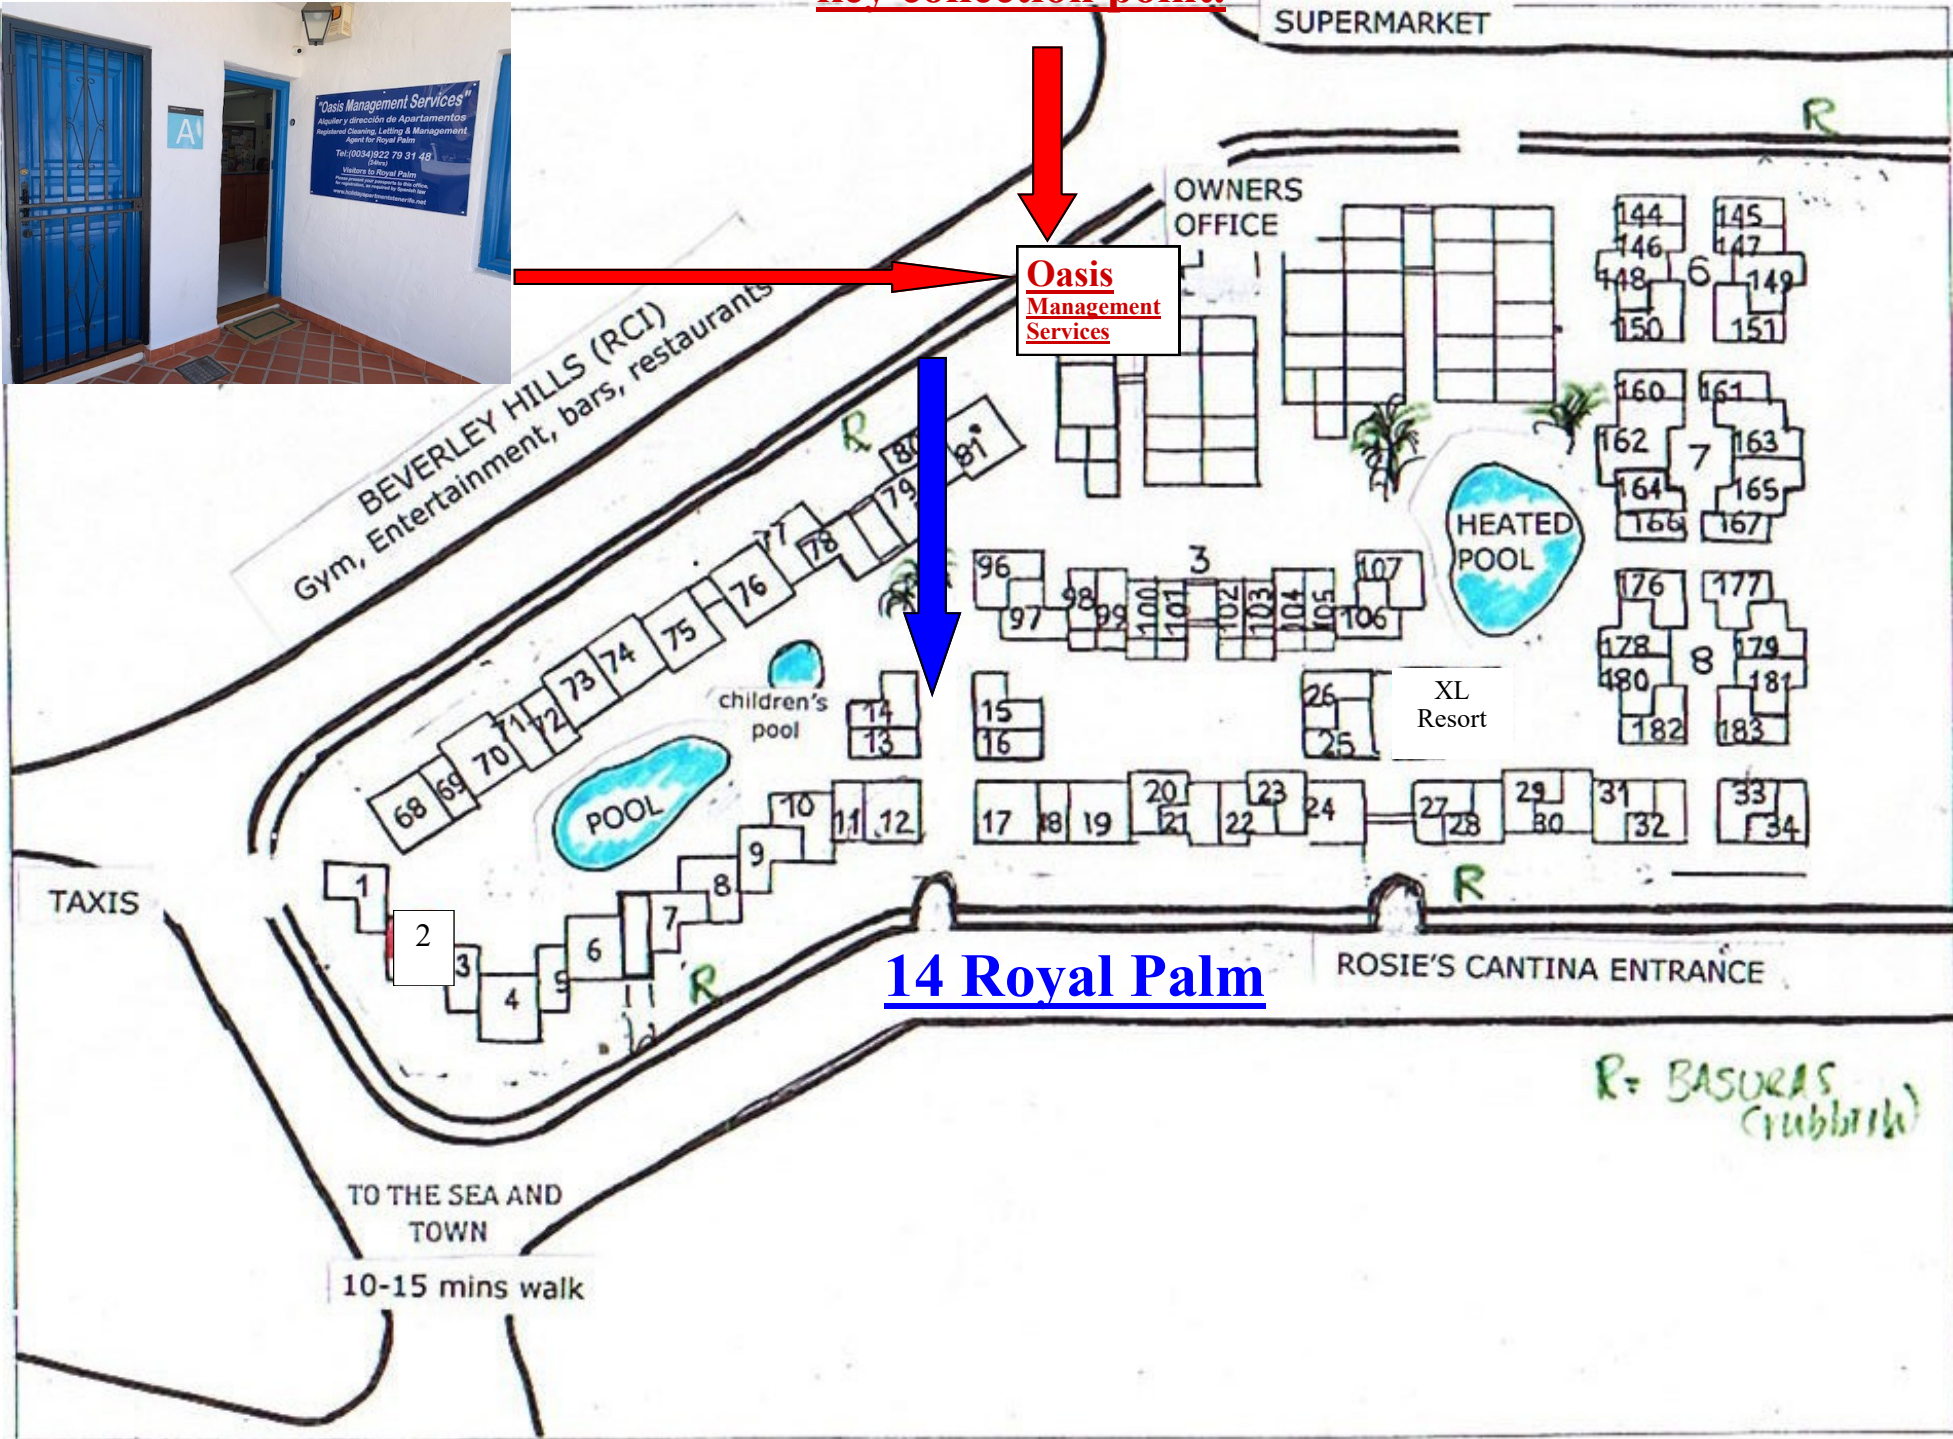

Out of office hours
key collection point.

TO THE SEA AND TOWN
10-15 mins walk

14 Royal Palm

R = BASURAS (trash)