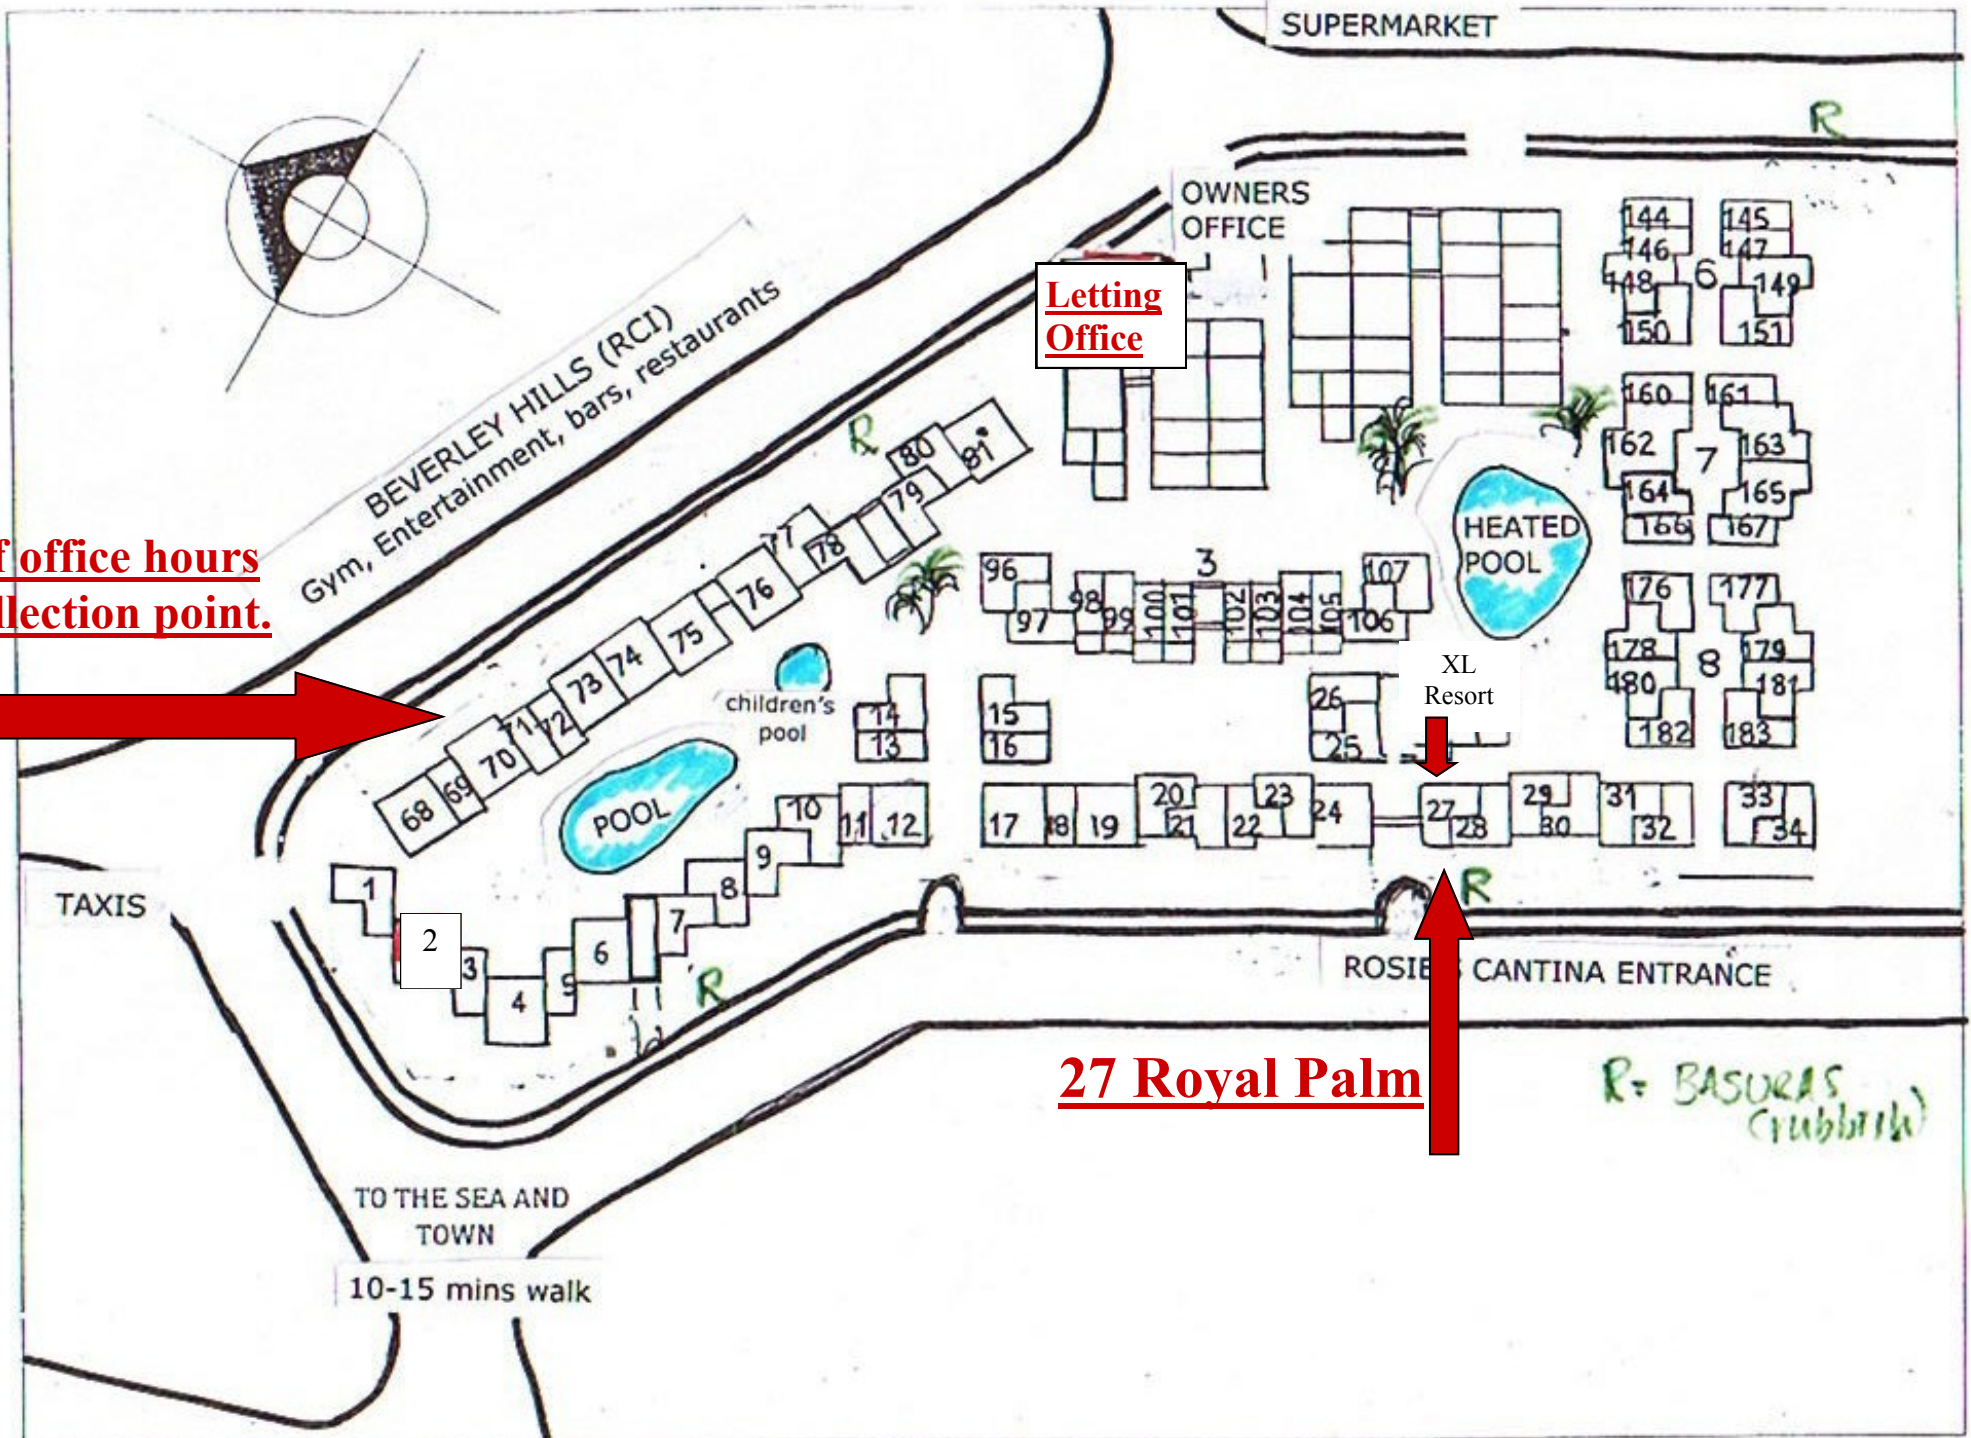

Out of office hours
key collection point.

Letting Office

27 Royal Palm

R = BASURAS (rubbish)

GROUND FLOOR