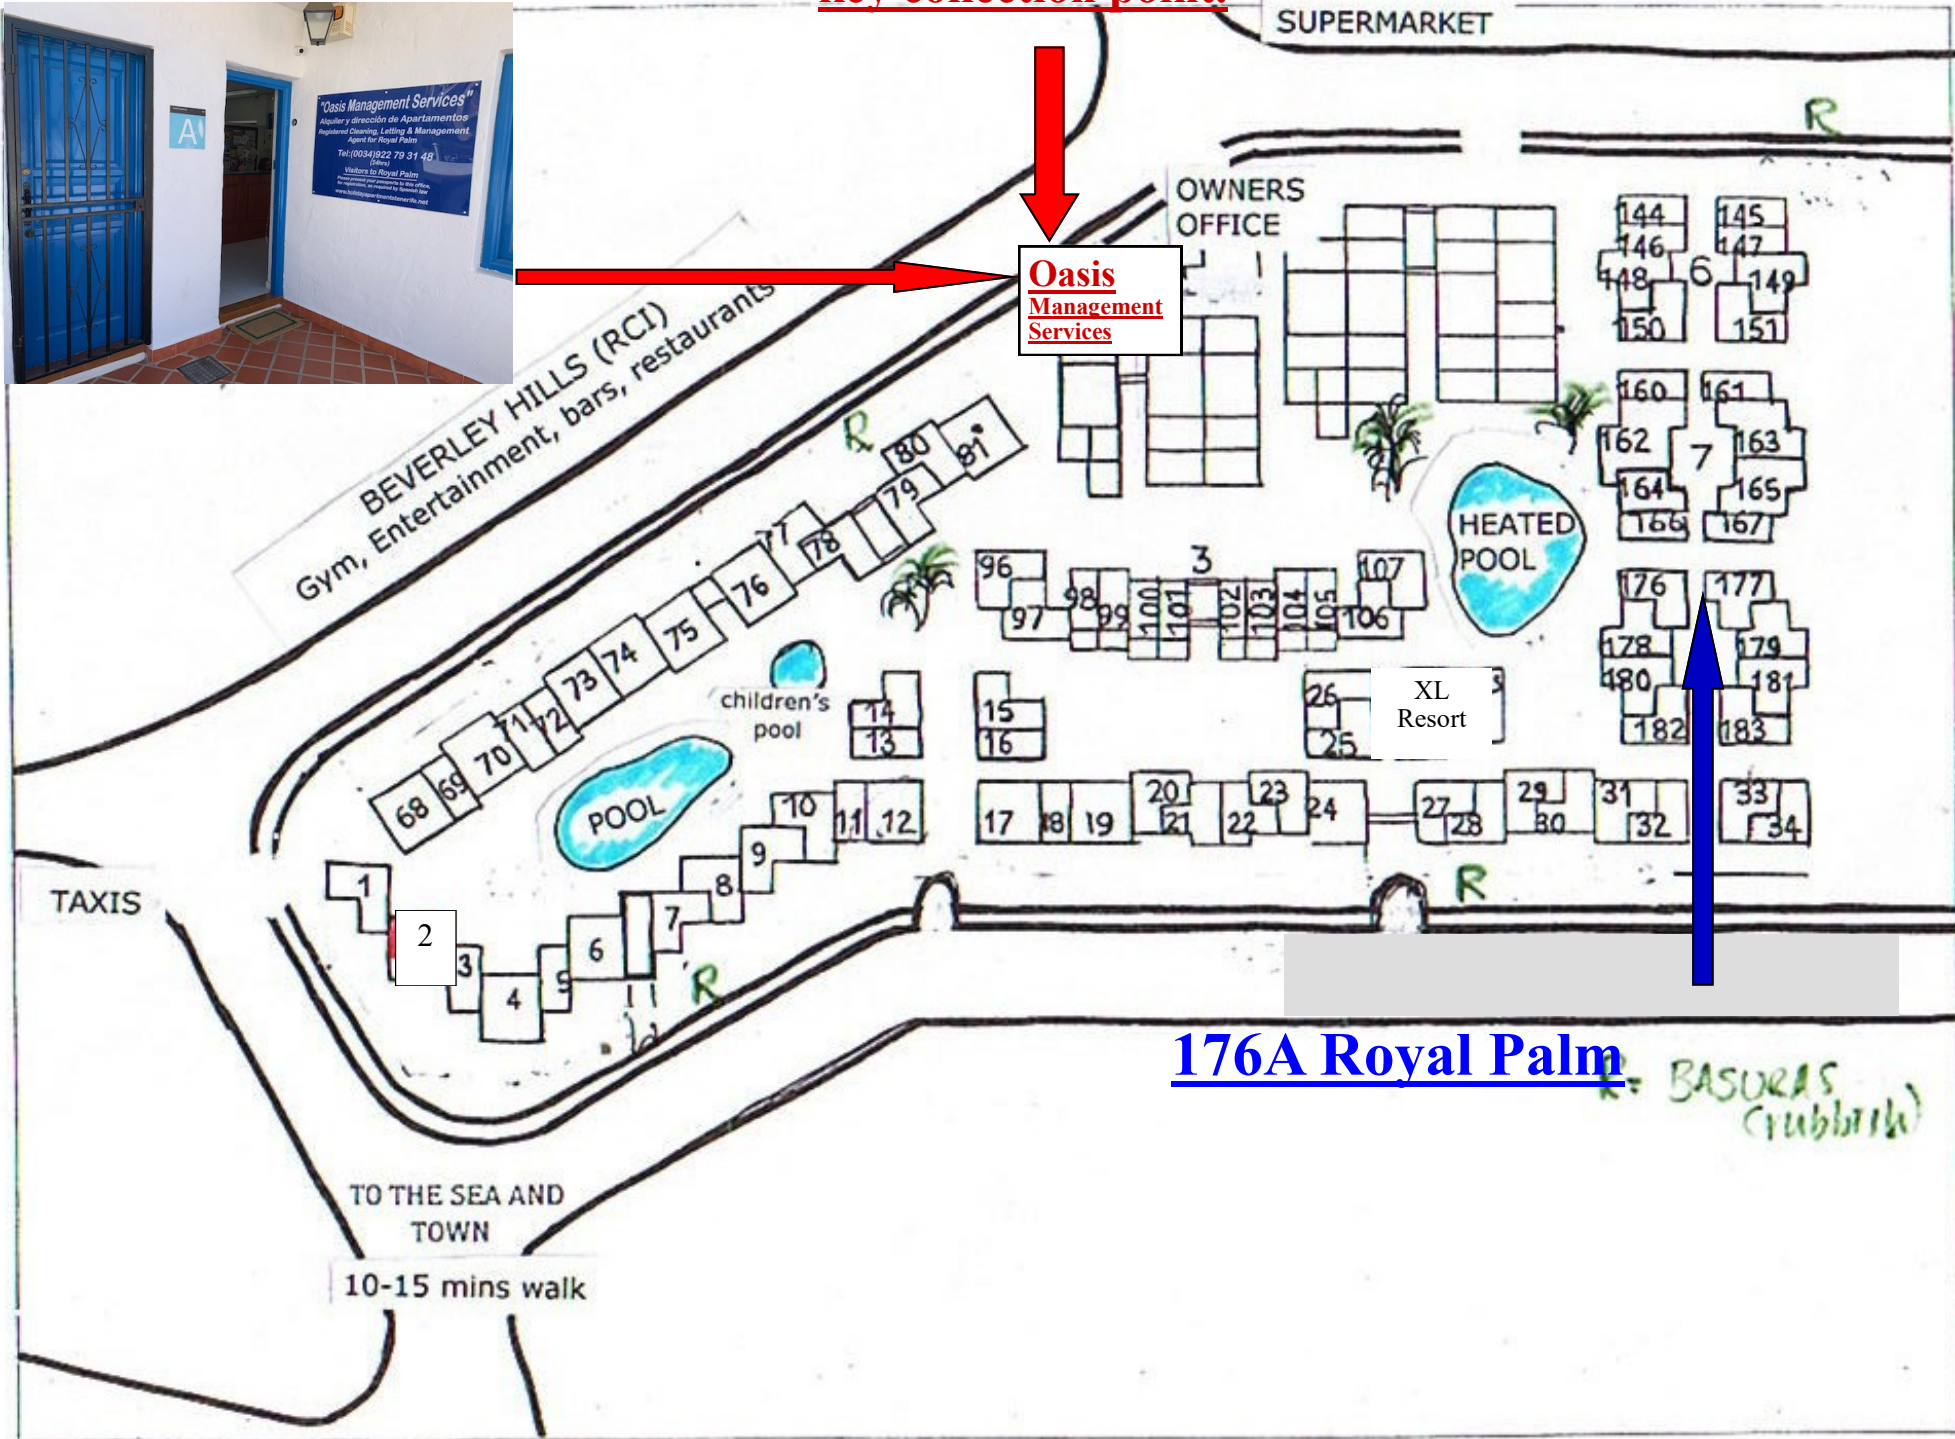

Out of office hours
key collection point.

Oasis
Management
Services

176A Royal Palm

R= BASURAS (rubbish)