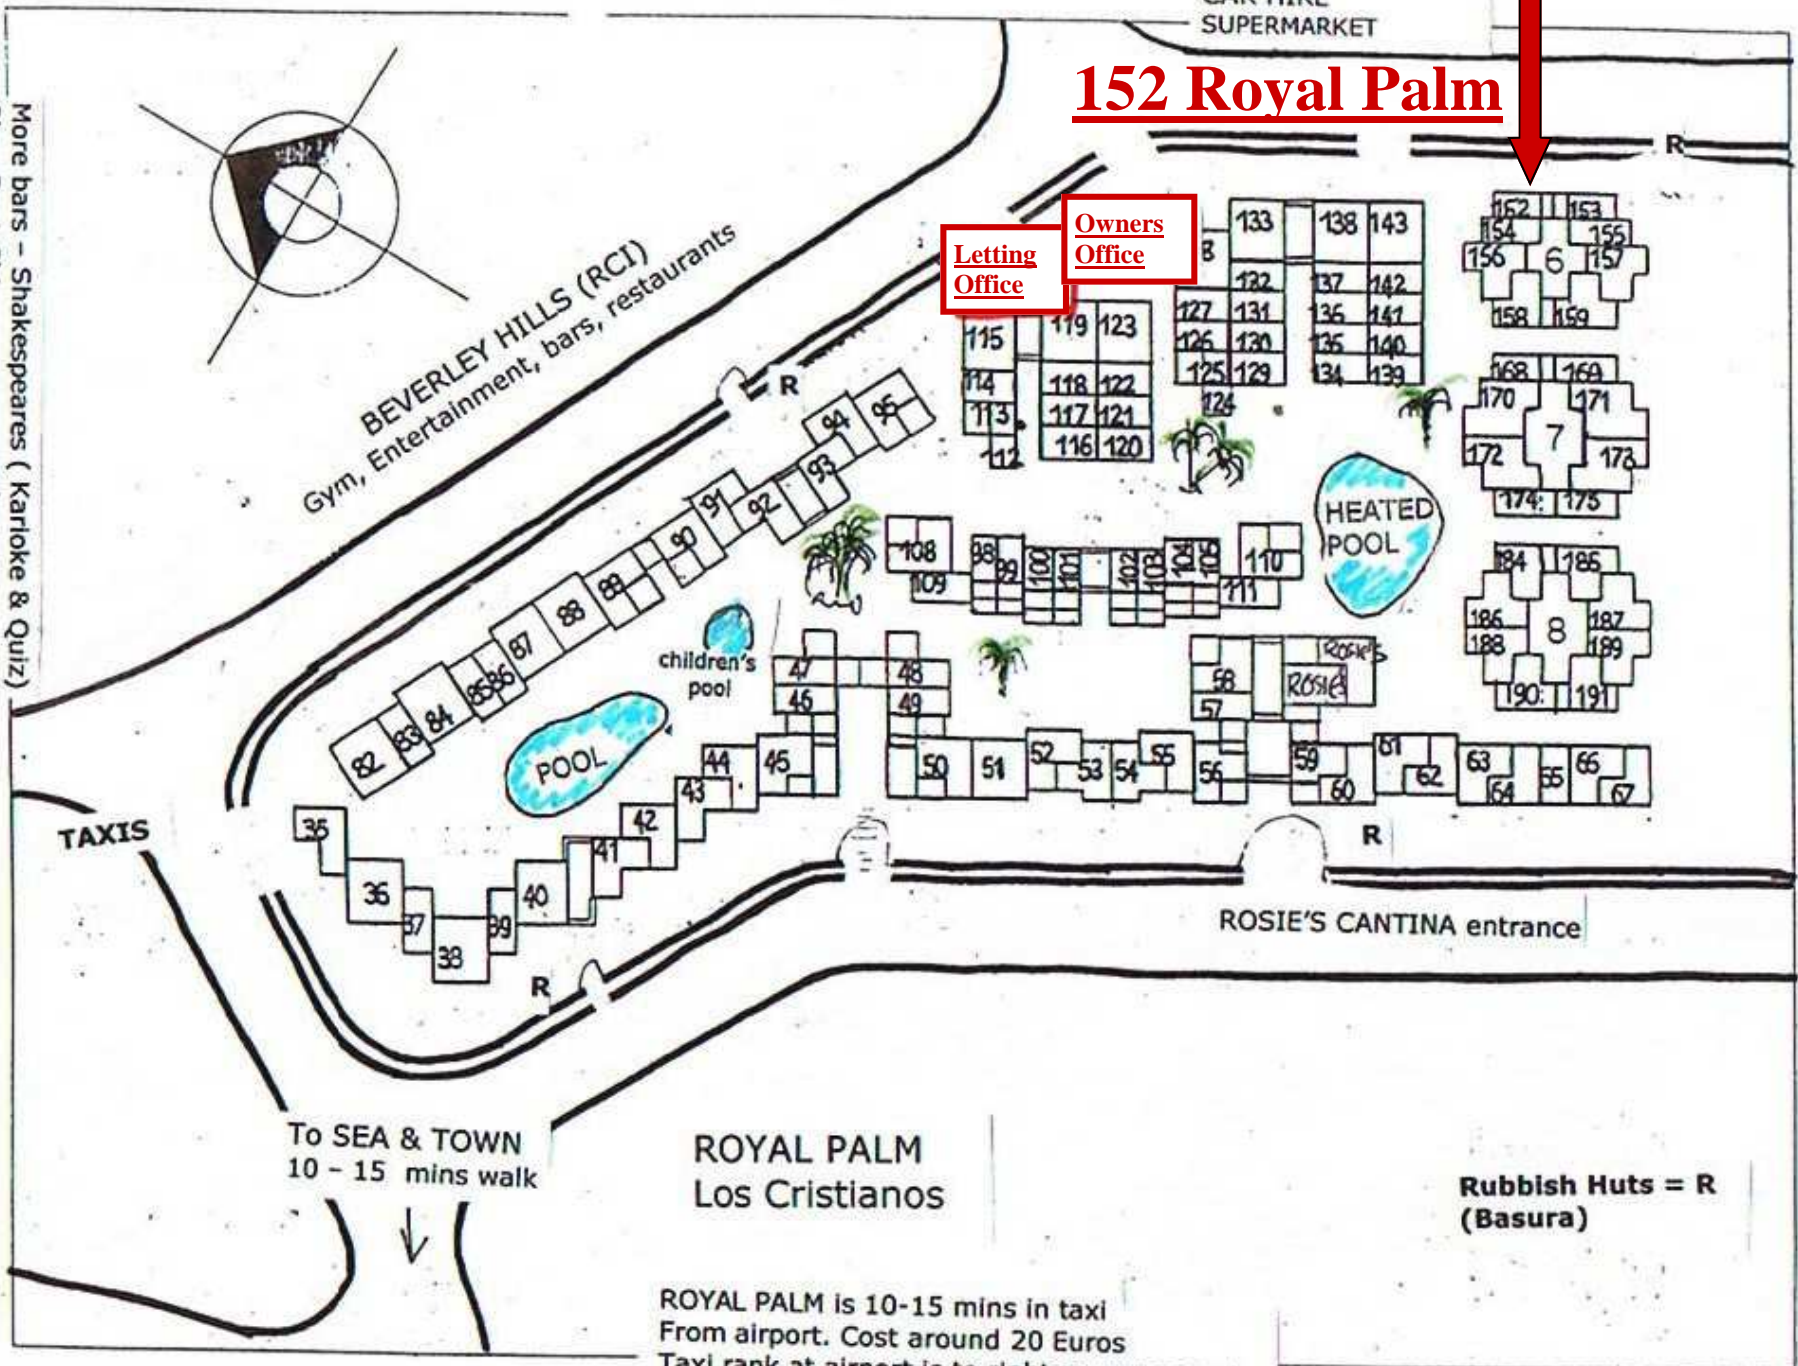

CAR HIRE
SUPERMARKET

152 Royal Palm

Letting Office
Owners Office

BEVERLEY HILLS (RCI)
Gym, Entertainment, bars, restaurants

More bars - Shakespeares (Karaoke & Quiz)
Slow Boat Chinese, supermarket etc

TOP FLOOR

ROYAL PALM
Los Cristianos

Rubbish Huts = R
(Basura)

ROYAL PALM is 10-15 mins in taxi
From airport. Cost around 20 Euros
Taxi rank at airport is to right as you go out.